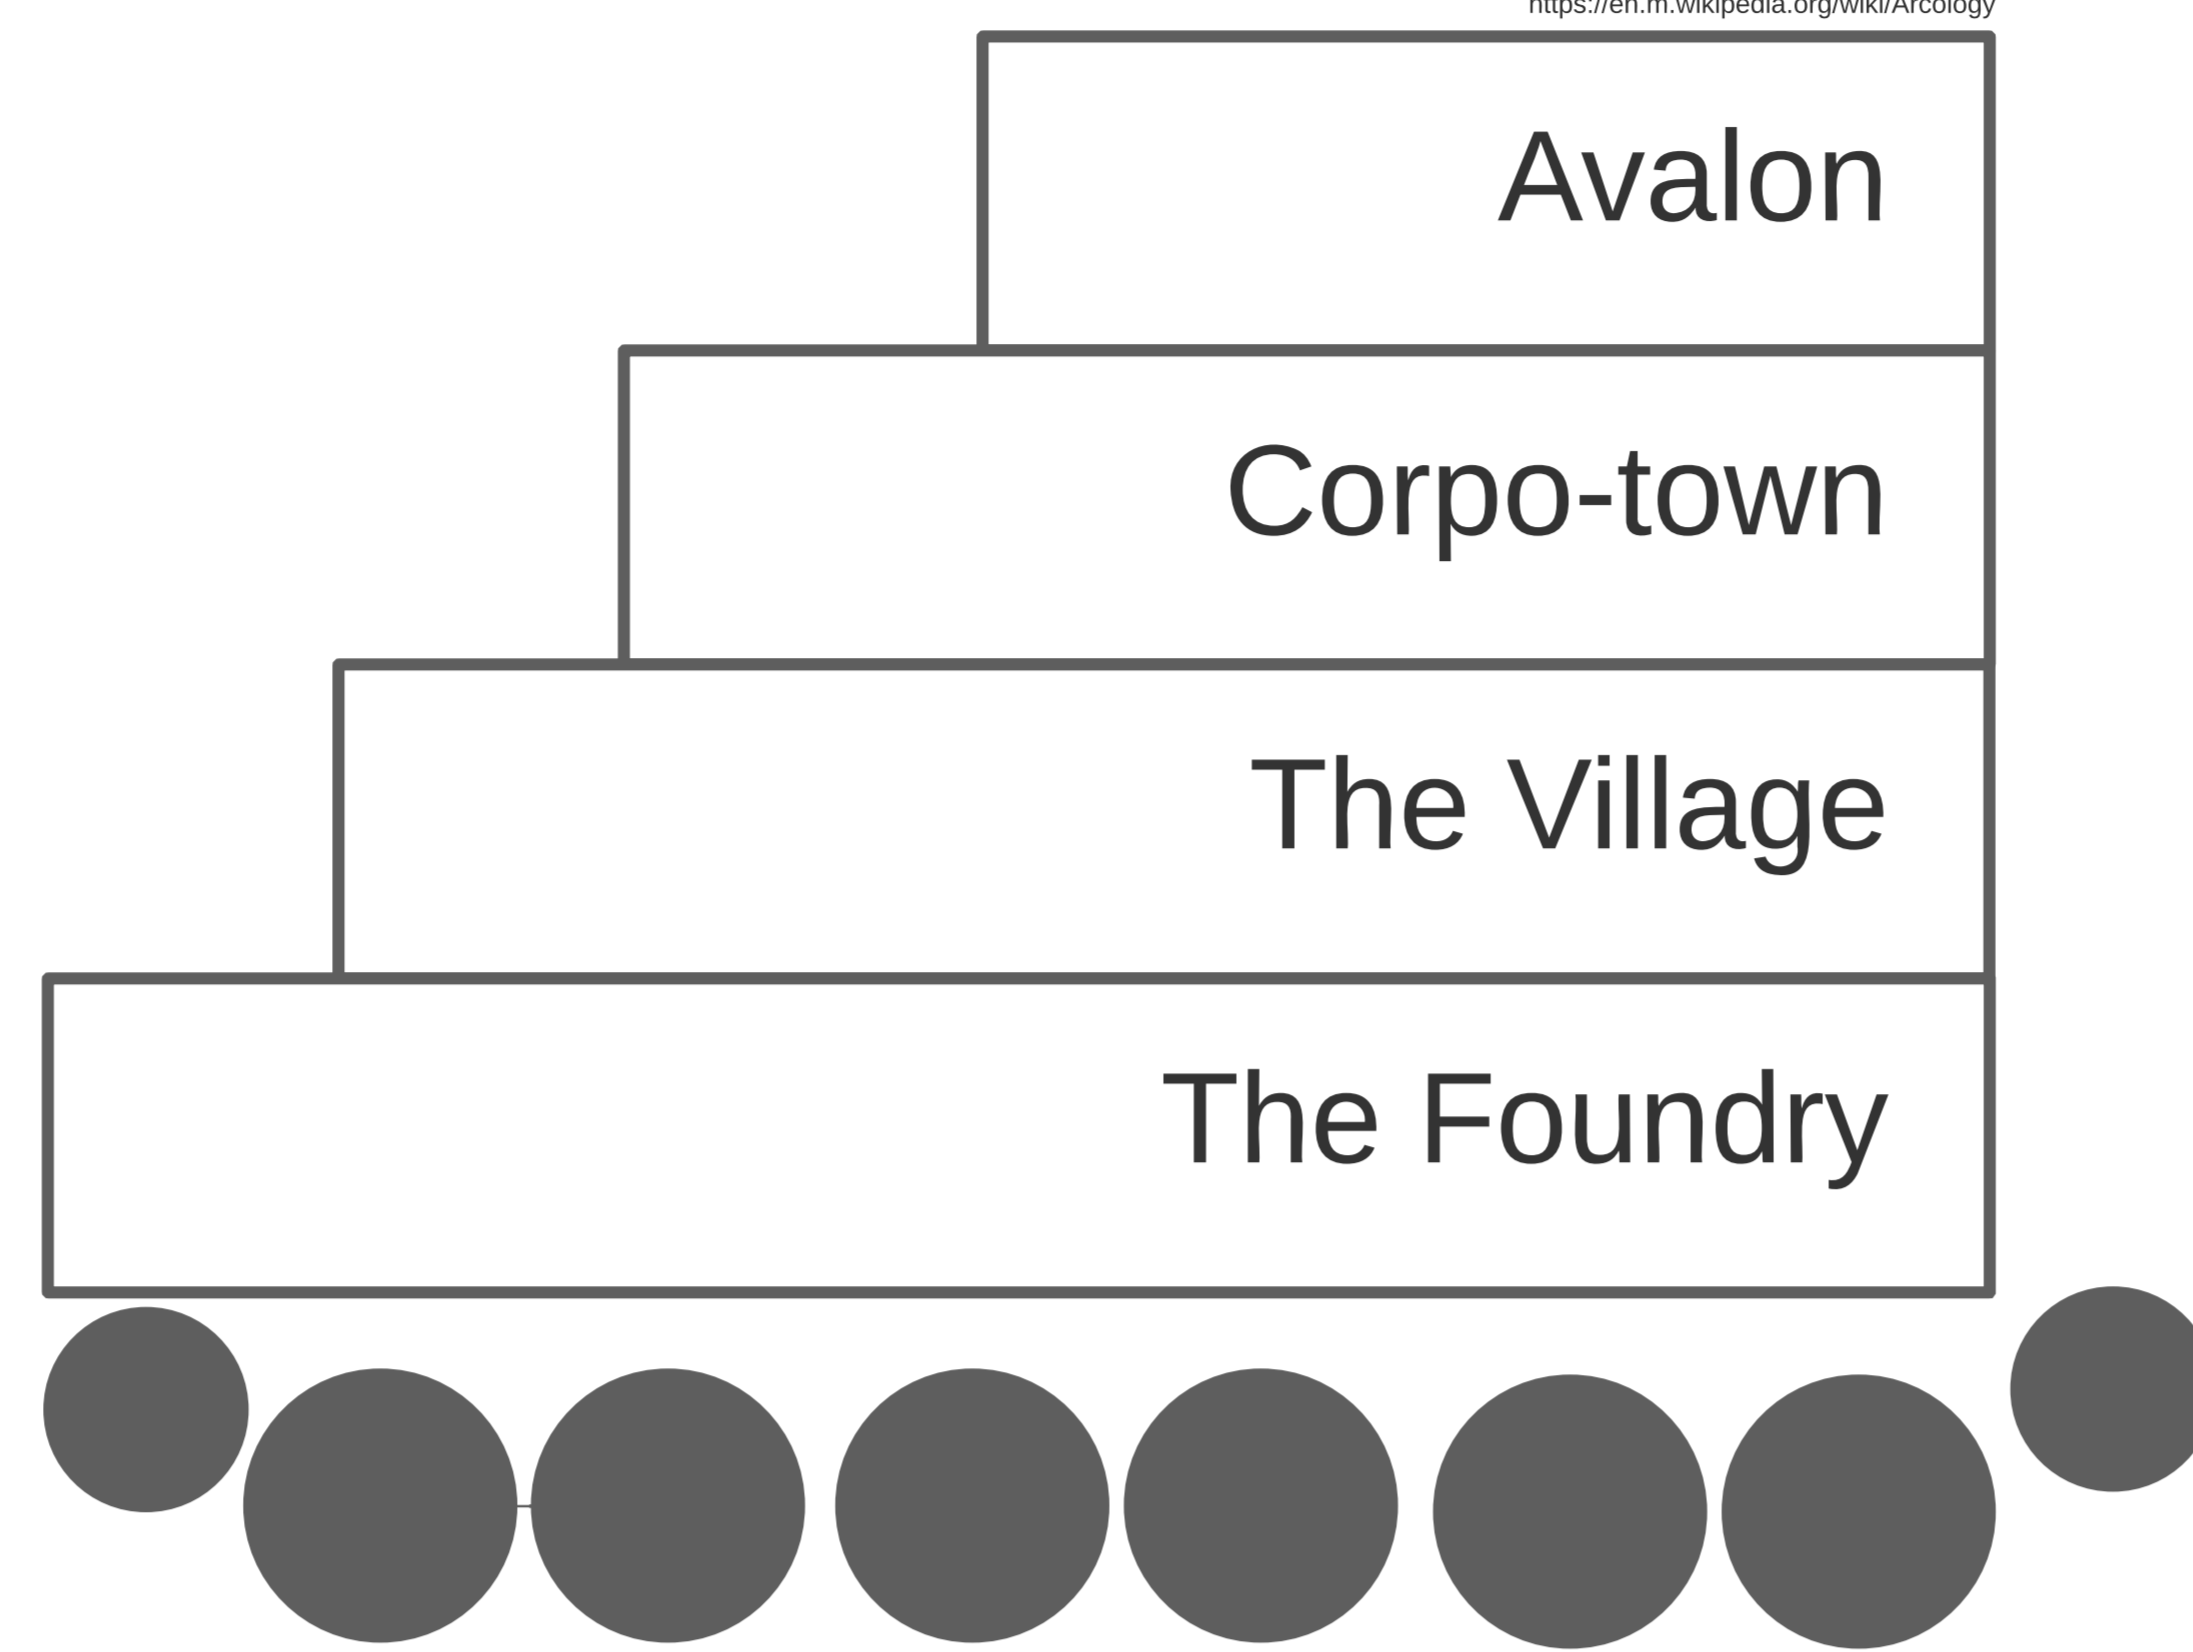

New Brixton

Owned by the Brixton Corporation